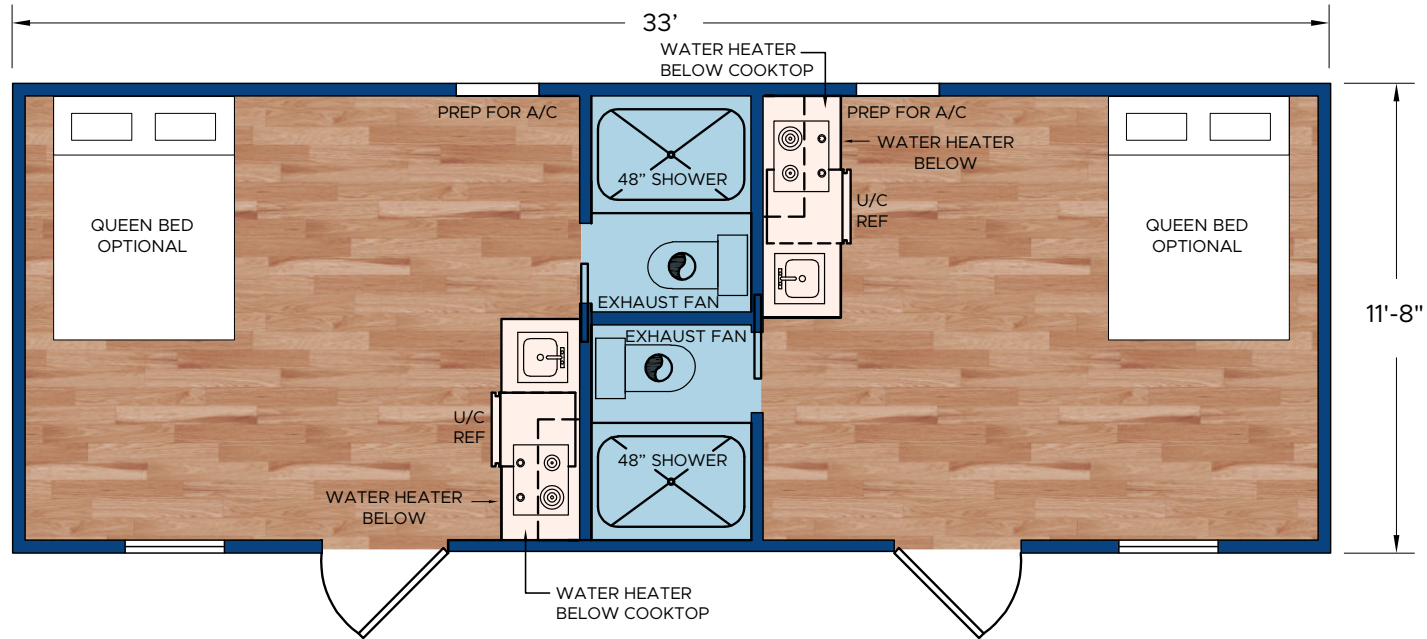

**The Duplex Cottage Park Model**  
33' X 11'8"

**STANDARD FEATURES:**

- Steel I-Beam Chassis with Removable Hitch, Axles & Tires
- 2X6 Southern Yellow Pine Floor Joists (16-Inches on Center)
- R-22 Floor, R-13 Wall & R-19 Roof Insulation
- 3/4-Inch Advantech Subfloor Glued, Stapled and Screwed
- Full House Moisture Barrier
- Woodgrain Vinyl Flooring
- Low-E Vinyl Windows
- Fiber Cement Board Exterior Siding in a Variety of Colors
- 29-Gauge Galvalum, Red, or Green Metal Roof
- 2X4 Walls (16-Inches on Center)
- 1/4-Inch Wood Panel Interior
- Engineered Truss System
- PVC Drain Plumbing & PEX Potable Plumbing
- Water Supply Cut-Off Valves at Each Fixture
- Premium Faucets in a variety of finishes
- Fiberglass Shower with Curtain
- Exterior GFI Outlet
- LED Interior Lights
- Solid Wood Cabinetry with Raised Panel Doors
- 2 (20)-Gallon Electric Water Heater
- Under Counter Mini Fridge
- Fiberglass Exterior Doors with Privacy Blinds
- Hotel Style HVAC Cut-Out & Electrical Wiring
- Exterior Faucet

# THE DUPLEX PARK MODEL FLOOR PLAN

33' X 11' 8"

## THE DUPLEX STANDARD FEATURES

- ❖ Steel I-Beam Chassis with Removable Hitch, Axles & Tires
- ❖ 2X6 Southern Yellow Pine Floor Joists (16-Inches on Center)
- ❖ R-22 Floor, R-13 Wall & R-19 Roof Insulation
- ❖ 3/4-Inch Advantech Subfloor Glued, Stapled and Screwed
- ❖ Full House Moisture Barrier
- ❖ Woodgrain Vinyl Flooring
- ❖ Low-E Vinyl Windows
- ❖ Fiber Cement Board Exterior Siding in a Variety of Colors
- ❖ 29-Gauge Galvalum, Red, or Green Metal Roof
- ❖ 2X4 Walls (16-Inches on Center)
- ❖ 1/4-Inch Wood Panel Interior
- ❖ Engineered Truss System
- ❖ PVC Drain Plumbing & PEX Potable Plumbing
- ❖ Water Supply Cut-Off Valves at Each Fixture